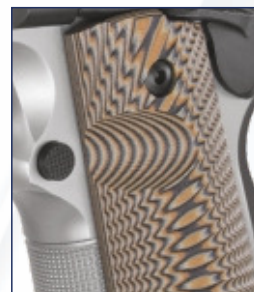

Forged Slide and Frame for Long Life

LPA Bomar Small Blade Adjustable Rear Sight

G10 Targeted Grip

25 LPI Checkering SS Frame

ZIG 1911 C10 NIGHT STALKER COMP

CAL: 10MM SKU: 1911-C10COMP-PG

ZIG PCS9 NIGHT STALKER COMP